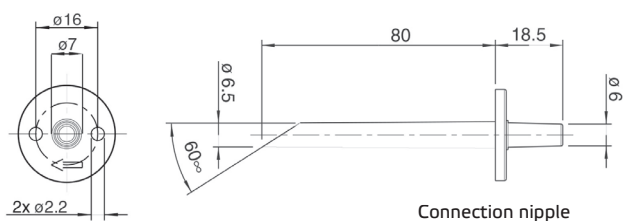

Klimaset CLIMASET

Connection nipple

Hose

Type	ID	For models:	
CLIMASET 01	111314	Constant pressure control CON P1000	115259
		Differential pressure sensor SEN P1000	126080
		Pressure sensor MAN 01	104226

- 2m hose with 2 connection nipples and screws for differential pressure measurement
- Temperature range hose: -30 °C up to +70 °C
- Hardness hose: 80 Shore A +/-5