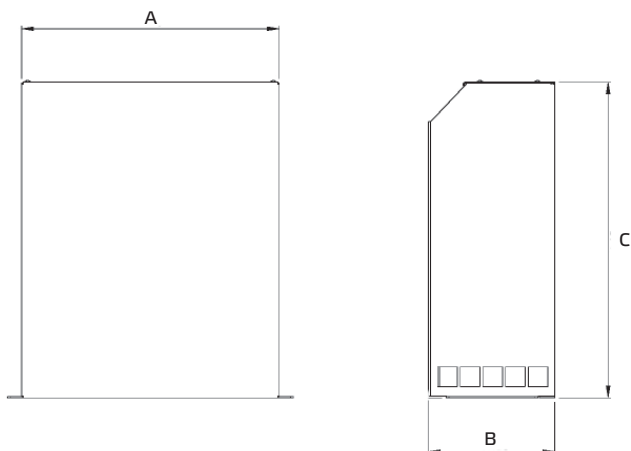

DATA SHEET

Weather protection hood WSH MPS

Type	ID	For models:	A mm	B mm	C mm	Weight kg
WSH MPS	103661	MPS 225 - 560	262	128	321	1,5

- Weather protection hood
- Sheet steel, galvanized

Example MPS

- Scope of supply:**
- 1 Weather protection hood
 - 4 Tallow-drop screws, 3,9 x 13 mm