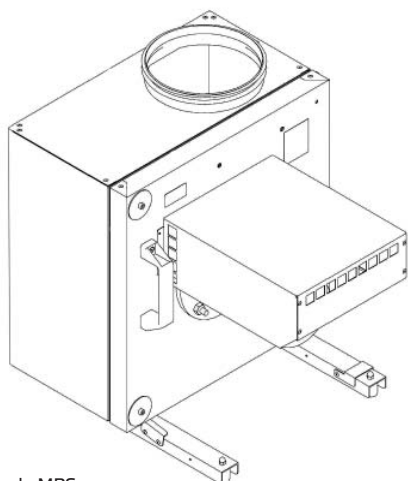

DATA SHEET

Weather protection hood WSH MPS

Type	ID	For models:	A mm	B mm	C mm	Weight kg
WSH MPS	103661	MPS 225 - 560	262	128	321	1,5

- Weather protection hood
- Sheet steel, galvanized

Example MPS

- Scope of supply:**
- 1 Weather protection hood
 - 4 Tallow-drop screws, 3,9 x 13 mm