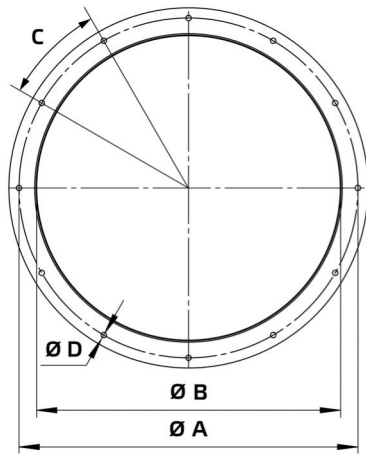

# Datasheet

Product type: **Round inlet spigot**  
Product ID: 154252  
Product name: RAS 630

A	mm	690
B	mm	630
C		12 x 30°
D	mm	12
E	mm	153 ... 223
Weight	kg	7.4

- Flexible connection
- Temperature stability up to 75 °C
- Sheet steel, galvanized
- Plastic band (PES)