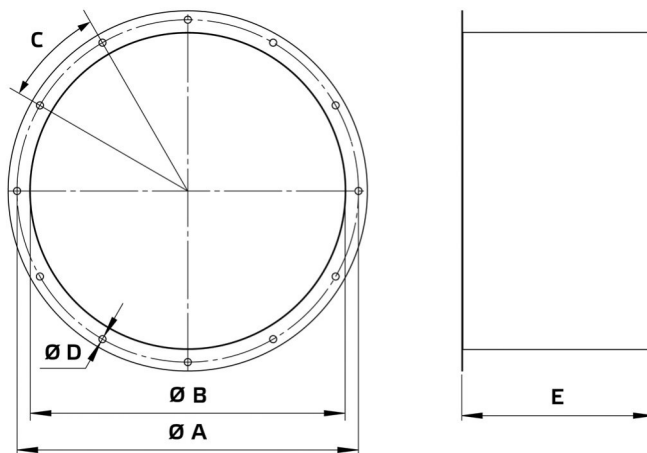

# Datasheet

Product type: Tube connection spigot  
 Product ID: 154193  
 Product name: RVS 500

A	mm	560
B	mm	500
C		12 x 30°
D	mm	12
E	mm	443
Weight	kg	7

- Sheet steel, powder-coated
- Flange mounting
- Suitable for outdoor installation