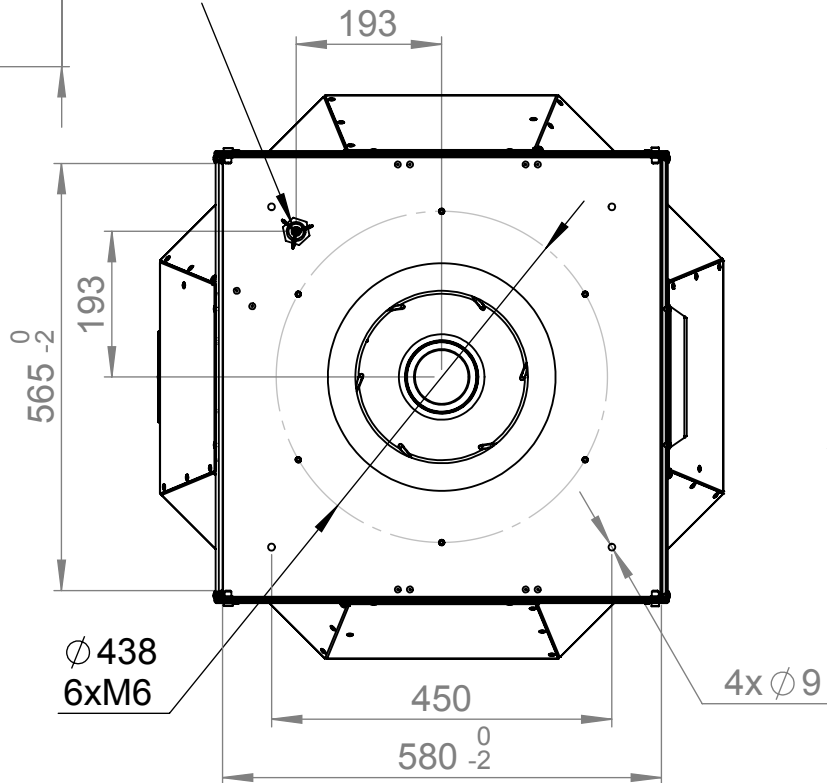

Cable outlet

ruck Ventilatoren  
Max-Planck-Str. 5  
D-97944 Boxberg

Protection Mark  
according to ISO16016

Drawn: a.ganea  
Created: a.ganea  
Changed:

1:10 A4 mm

General tolerances  
DIN ISO 2768-c

DVA355E4P31