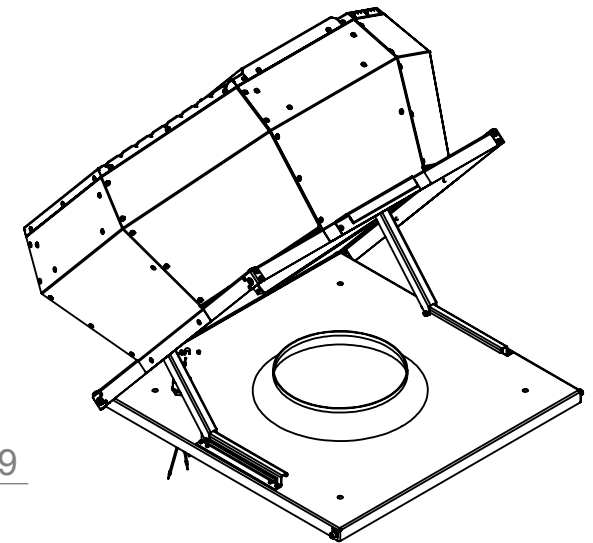

Cable outlet

ruck Ventilatoren  
Max-Planck-Str. 5  
D-97944 Boxberg

Protection Mark  
according to ISO16016

Drawn: a.ganea  
Created: a.ganea  
Changed:

1:10 A4 mm

General tolerances  
DIN ISO 2768-c

DVA355E4P31