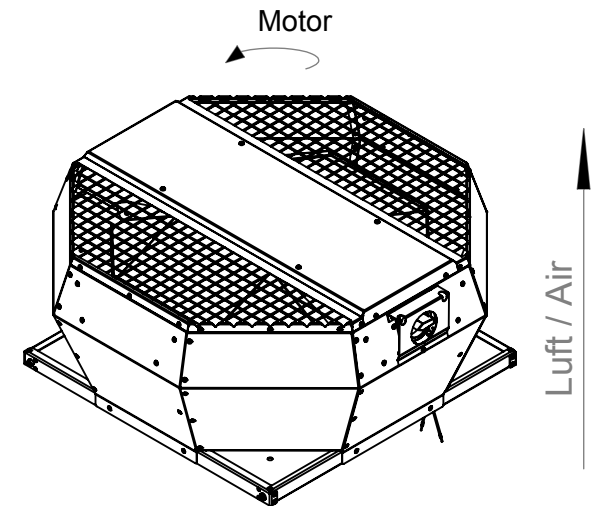

Cable outlet

ruck Ventilatoren  
Max-Planck-Str. 5  
D-97944 Boxberg

Protection Mark  
according to ISO16016

Drawn: a.ganea  
Created: a.ganea  
Changed:

1:10 A4 mm

General tolerances  
DIN ISO 2768-c

DVA355E4P31