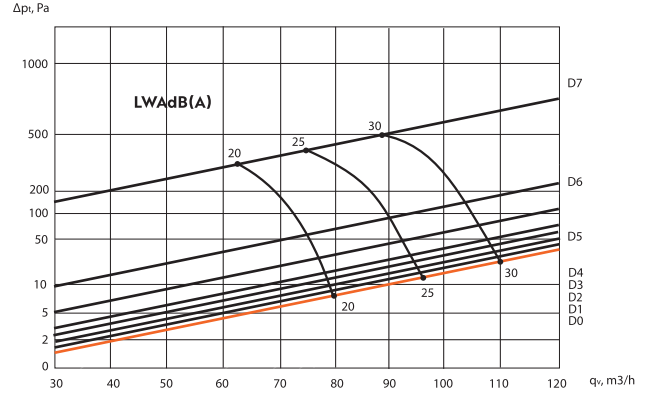

LINEO-1000/75 (extract air)