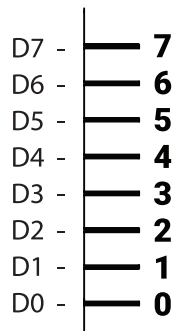

A position of the balancing valve is determined by using a damper balancing stick**:

- ✓ Insert the damper balancing stick through diffuser's grill until it rests against the balancing valve.
- ✓ The readings are determined by the ceiling line.
- ✓ The valve positions are indicated on the stick.

** Balancing flap position rod is included with the diffuser.