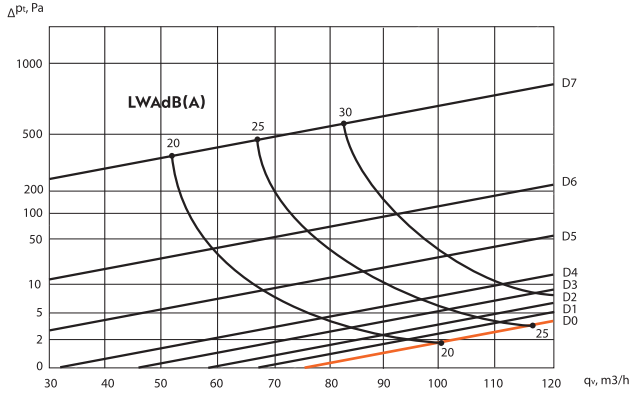

TECHNICAL PARAMETERS

ERGOVENT LINEO PRO LINE is intended for mechanical ventilation systems. Diffusers have an air flow balancing valve. Aerodynamic air valve* is inside the diffuser and can be conveniently controlled from the outside.

*Technical solution – patent pending.

LINEO-1000/75 (supply air)