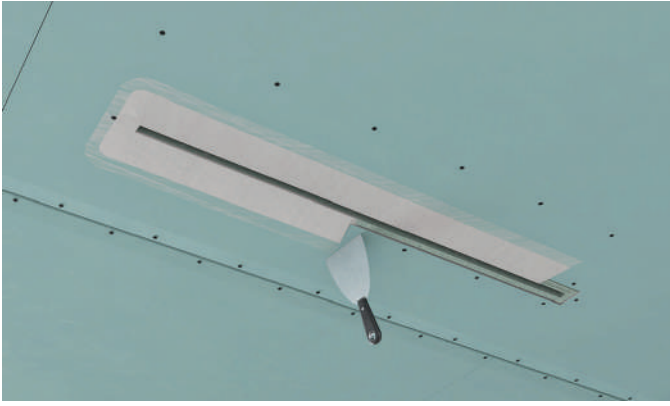

FINISHING INSTRUCTIONS

Scan QR code to download the installation manuals

1000/75
SINGLE

1000/75
SINGLE/PROFILE

1050/75
PROFILE/PUZZLE