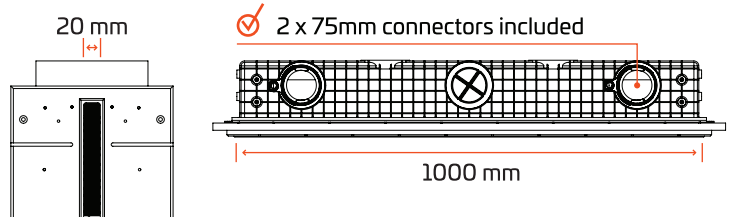

LINEO PRO LINE

SINGLE model diffuser is fastened to concrete ceiling before the installation of gypsum frame. Fixed 1 m. length, without connection possibility.

SINGLE PROFILE model diffuser is attached directly to the gypsum profiles. This model has convenient and fast way of fastening*. Fixed 1 m. length, without connection possibility.