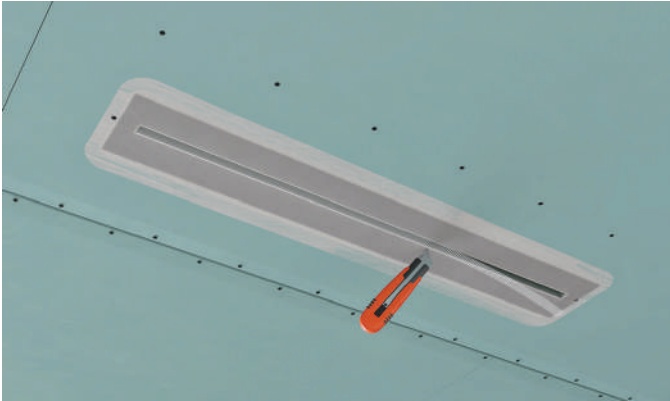

FINISHING INSTRUCTIONS

Scan QR code to download the installation manuals

1000/75
SINGLE

1000/75
SINGLE/PROFILE

1050/75
PROFILE/PUZZLE