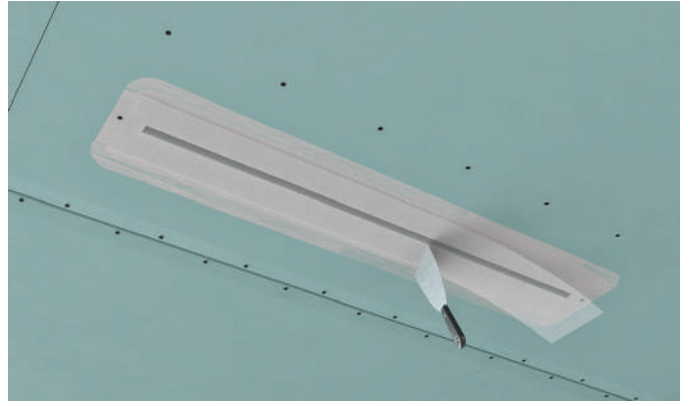

FINISHING INSTRUCTIONS

Scan QR code to download the installation manuals

1000/75
SINGLE

1000/75
SINGLE/PROFILE

1050/75
PROFILE/PUZZLE