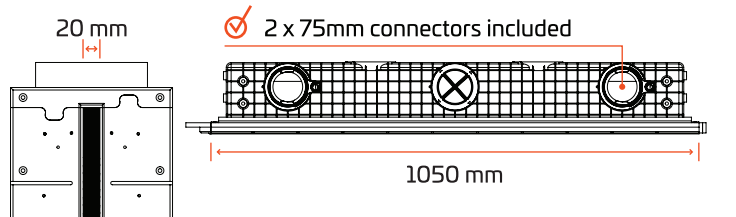

LINEO PRO LINE

SINGLE model diffuser is fastened to concrete ceiling before the installation of gypsum frame. Fixed 1 m. length, without connection possibility.

SINGLE PROFILE model diffuser is attached directly to the gypsum profiles. This model has convenient and fast way of fastening*. Fixed 1 m. length, without connection possibility.

PROFILE PUZZLE model diffuser is attached to gypsum profiles and can be connected to longer stretches with the use of additional segments. PUZZLE lock technology* allows to connect diffuser segments in a very precise and quick manner.