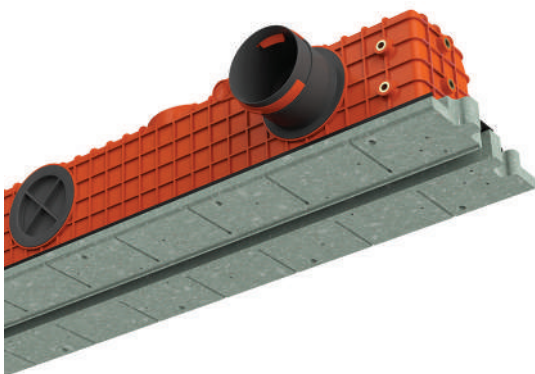

The lower part of the diffusers, which is in contact with the plasterboard, is made of recycled rigid material with gypsum-like expansion and absorption properties. In addition, plasterboards, ceiling profiles and a diffuser become one unit that moves together after fixing. This eliminates the risk of filler cracking around the diffuser after installation and long-term use.

- 2 A bottom part of the diffuser - made of recycled rigid material that has properties similar to the plasterboard.

- 3 Multi-meter ventilation systems can be easily assembled by using the puzzle lock.

LINEO PRO LINE

SINGLE model diffuser is fastened to concrete ceiling before the installation of gypsum frame. Fixed 1 m. length, without connection possibility.

SINGLE PROFILE model diffuser is attached directly to the gypsum profiles. This model has convenient and fast way of fastening*. Fixed 1 m. length, without connection possibility.

PROFILE PUZZLE model diffuser is attached to gypsum profiles and can be connected to longer stretches with the use of additional segments. PUZZLE lock technology* allows to connect diffuser segments in a very precise and quick manner.