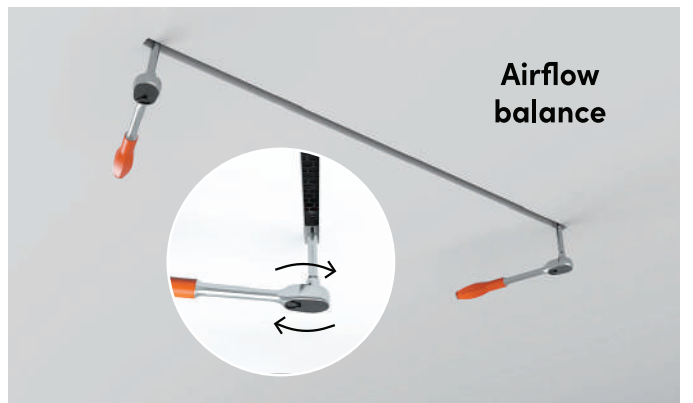

FINISHING INSTRUCTIONS

Scan QR code to download the installation manuals

1000/75
SINGLE

1000/75
SINGLE/PROFILE

1050/75
PROFILE/PUZZLE