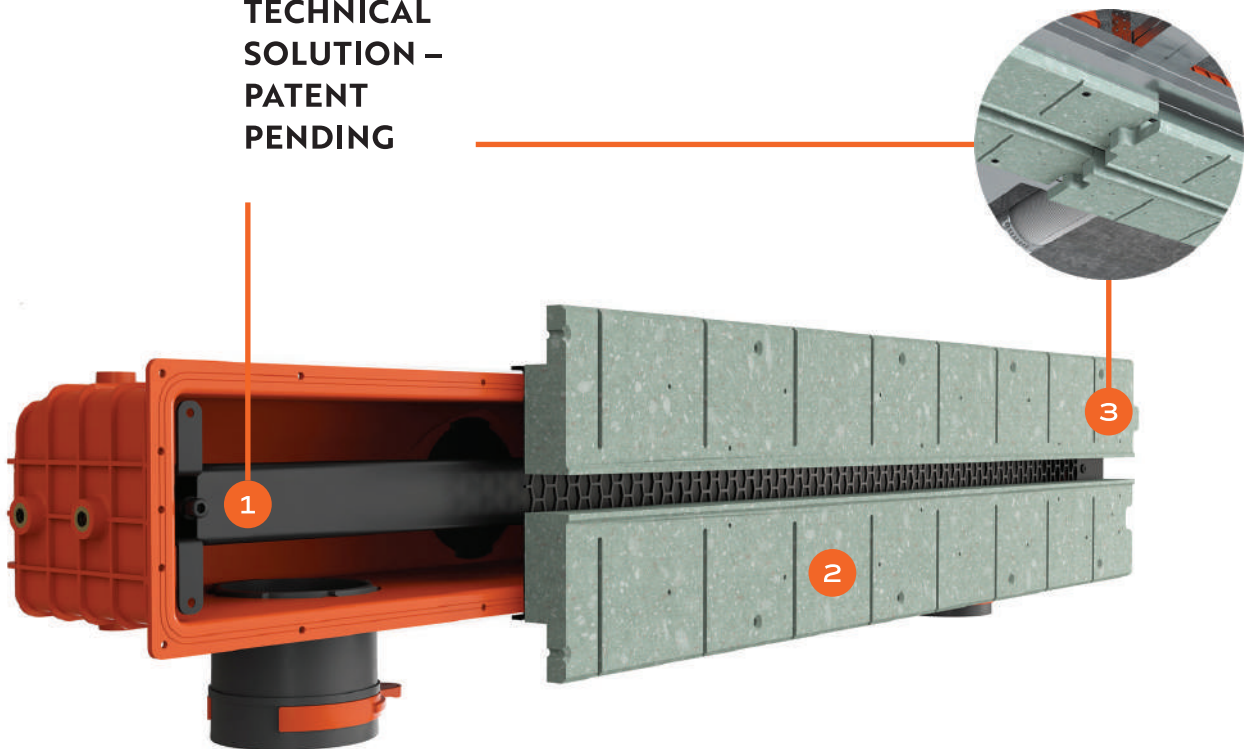

LINEO PRO ventilation diffusers are adapted to the flexible plastic duct systems (75 mm and 90 mm). Duct connections are conveniently designed, so the same diffuser is suitable for vertical and horizontal installation. The comfortable duct locking system ensures quick and easy connection of flexible ducts.

You can choose standard 1m. length diffusers or easily and quickly connect continuous lines of such diffusers of any length. The diffuser lock system of the PROFILE PUZZLE model allows you to do this very precisely and quickly. Such installation can easily be done by one person, because the diffuser segments connect like a joint and are attached directly to the gypsum ceiling profiles.

The lower part of the diffusers, which is in contact with the plasterboard, is made of recycled rigid material with gypsum-like expansion and absorption properties. In addition, plasterboards, ceiling profiles and a diffuser become one unit that moves together after fixing. This eliminates the risk of filler cracking around the diffuser after installation and long-term use.

- ✓ Time saving and convenience at every installation step.
- ✓ Accuracy in installation and finishing.

- ✓ Engineering perfection.
- ✓ Safe packaging.

TECHNICAL SOLUTION – PATENT PENDING

- 1 Ergonomic air regulation through built-in balancing valve.

- 2 A bottom part of the diffuser - made of recycled rigid material that has properties similar to the plasterboard.

- 3 Multi-meter ventilation systems can be easily assembled by using the puzzle lock.