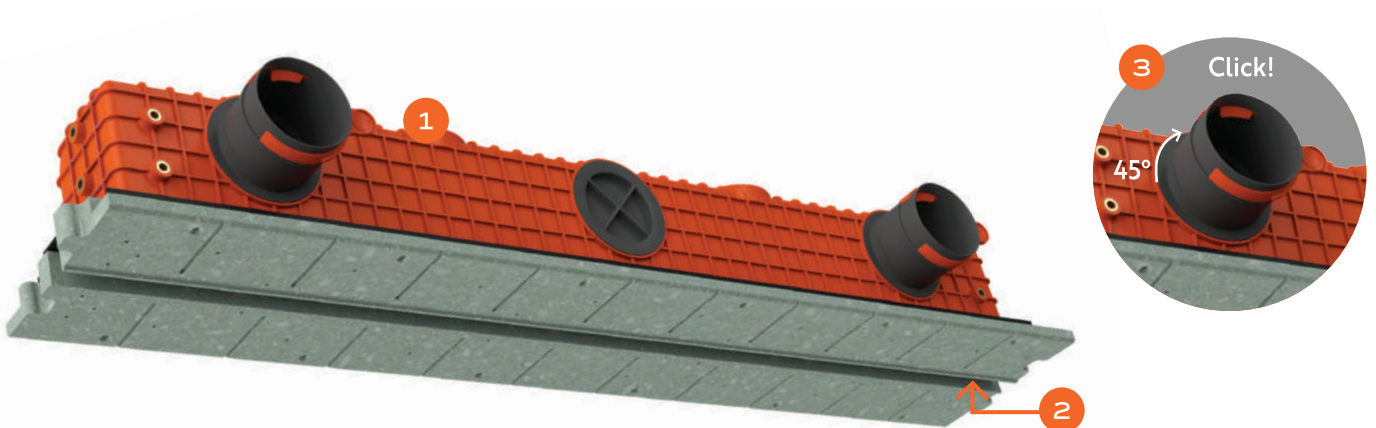

LINEO PRO LINE

SINGLE model diffuser is fastened to concrete ceiling before the installation of gypsum frame. Fixed 1 m. length, without connection possibility.

SINGLE PROFILE model diffuser is attached directly to the gypsum profiles. This model has convenient and fast way of fastening*. Fixed 1 m. length, without connection possibility.

TECHNICAL PARAMETERS

ERGOVENT LINEO PRO LINE is intended for mechanical ventilation systems. Diffusers have an air flow balancing valve. Aerodynamic air valve* is inside the diffuser and can be conveniently controlled from the outside.

*Technical solution – patent pending.

LINEO-1000/75 (supply air)

LINEO-1000/75 (extract air)

A position of the balancing valve is determined by using a damper balancing stick**:

- ✓ Insert the damper balancing stick through diffuser's grill until it rests against the balancing valve.
- ✓ The readings are determined by the ceiling line.
- ✓ The valve positions are indicated on the stick.

** Balancing flap position rod is included with the diffuser.

D0 – the damper is fully open.
D7 – the damper is fully closed.

- 1** The multifunctional duct connection box - made of antistatic, antibacterial plastic.
- 2** Air flow can be easily adjusted after the final finishing.
- 3** Duct connections are quickly and conveniently fixed in the required places.