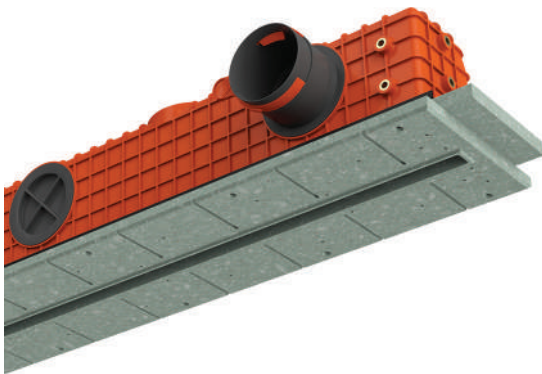

**Hidden linear ventilation
diffusers LINEO PRO**

INTERIOR EXCELLENCE

ERGOVENT LINEO PRO - hidden linear ventilation diffusers purposely designed to be completely concealed in the plasterboard ceilings and walls. After installation, filler is sealed and diffuser is painted in the same color of the ceilings/walls. Only a minimalistic slot remains visible, becoming a stylish detail of the interior.

The lower part of the diffusers, which is in contact with the plasterboard, is made of recycled rigid material with gypsum-like expansion and absorption properties. In addition, plasterboards, ceiling profiles and a diffuser become one unit that moves together after fixing. This eliminates the risk of filler cracking around the diffuser after installation and long-term use.

- 2 A bottom part of the diffuser - made of recycled rigid material that has properties similar to the plasterboard.

- 3 Multi-meter ventilation systems can be easily assembled by using the puzzle lock.

LINEO PRO LINE

SINGLE model diffuser is fastened to concrete ceiling before the installation of gypsum frame. Fixed 1 m. length, without connection possibility.

SINGLE PROFILE model diffuser is attached directly to the gypsum profiles. This model has convenient and fast way of fastening*. Fixed 1 m. length, without connection possibility.